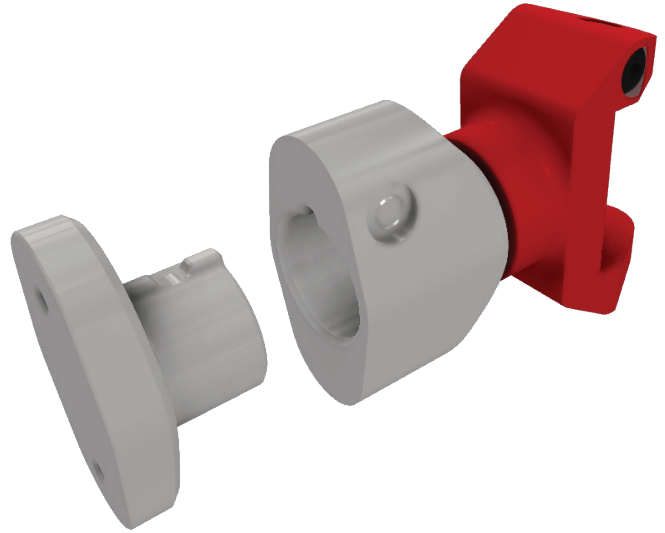

# Lift Assist Quick Release

## Specifications

Tare Weight	1.2kg
Safe Working Load	40kg
Complete quick release Male Spigot	AGA-ARM-100-014-00 AGA-ARM-100-014-05

By utilising the quick release attachment options, you can have multiple tools set up ready to work on the LA40 arm.

- Quick, simple tooling changes

Complies with AS1170.0, AS1170.1, AS2359.2, AS4100, AS4673:2001, AS4991

## Specifications

Tare Weight	2.1kg
Safe Working Load	40kg
Part Number	AGA-ARM-100-017

- Providing flexible configurations for the LA40 arm
- Can be used either way up