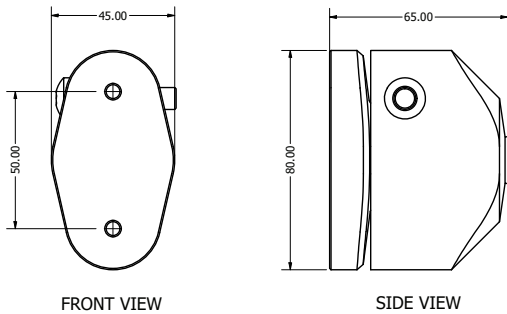

Lift Assist Quick Release

Specifications

Tare Weight	1.2kg
Safe Working Load	40kg
Complete quick release Male Spigot	AGA-ARM-100-014-00 AGA-ARM-100-014-05

By utilising the quick release attachment options, you can have multiple tools set up ready to work on the LA40 arm.

- Quick, simple tooling changes