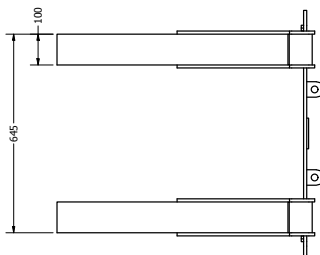

Fork Tynes

The Fork Tynes attach to the front of TED, can carry 200 kilos without the additional Counter Balance, or 400 kilos with the Counter Balance secured. Move heavy equipment and components around in tight low spaces with ease using TED's width Adjustable Fork Tynes.

Specifications

Tare Weight	47 Kgs
Safe Working Load	200 Kg 400 With Counter Balance
Attachment Type	Front
Part Number	TED-ATT-022-00

TOP VIEW

FRONT VIEW

SIDE VIEW

Complies with AS1170.0, AS1170.1, AS4100, AS4991, AS2359.1, AS2359.2