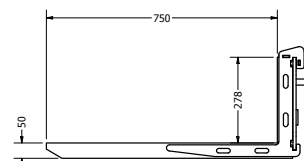

Specifications

Tare Weight	47 Kgs
Safe Working Load	200 Kg 400 With Counter Balance
Attachment Type	Front
Part Number	TED-ATT-022-00

TOP VIEW

FRONT VIEW

SIDE VIEW

Complies with AS1170.0, AS1170.1, AS4100, AS4991, AS2359.1, AS2359.2