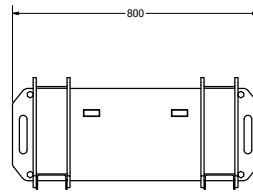

Fork Tynes

The Fork Tynes attach to the front of TED, can carry 200 kilos without the additional Counter Balance, or 400 kilos with the Counter Balance secured. Move heavy equipment and components around in tight low spaces with ease using TED's width Adjustable Fork Tynes.

Specifications

Tare Weight	47 Kgs
Safe Working Load	200 Kg 400 With Counter Balance
Attachment Type	Front
Part Number	TED-ATT-022-00

TOP VIEW

FRONT VIEW

SIDE VIEW

Complies with AS1170.0, AS1170.1, AS4100, AS4991, AS2359.1, AS2359.2